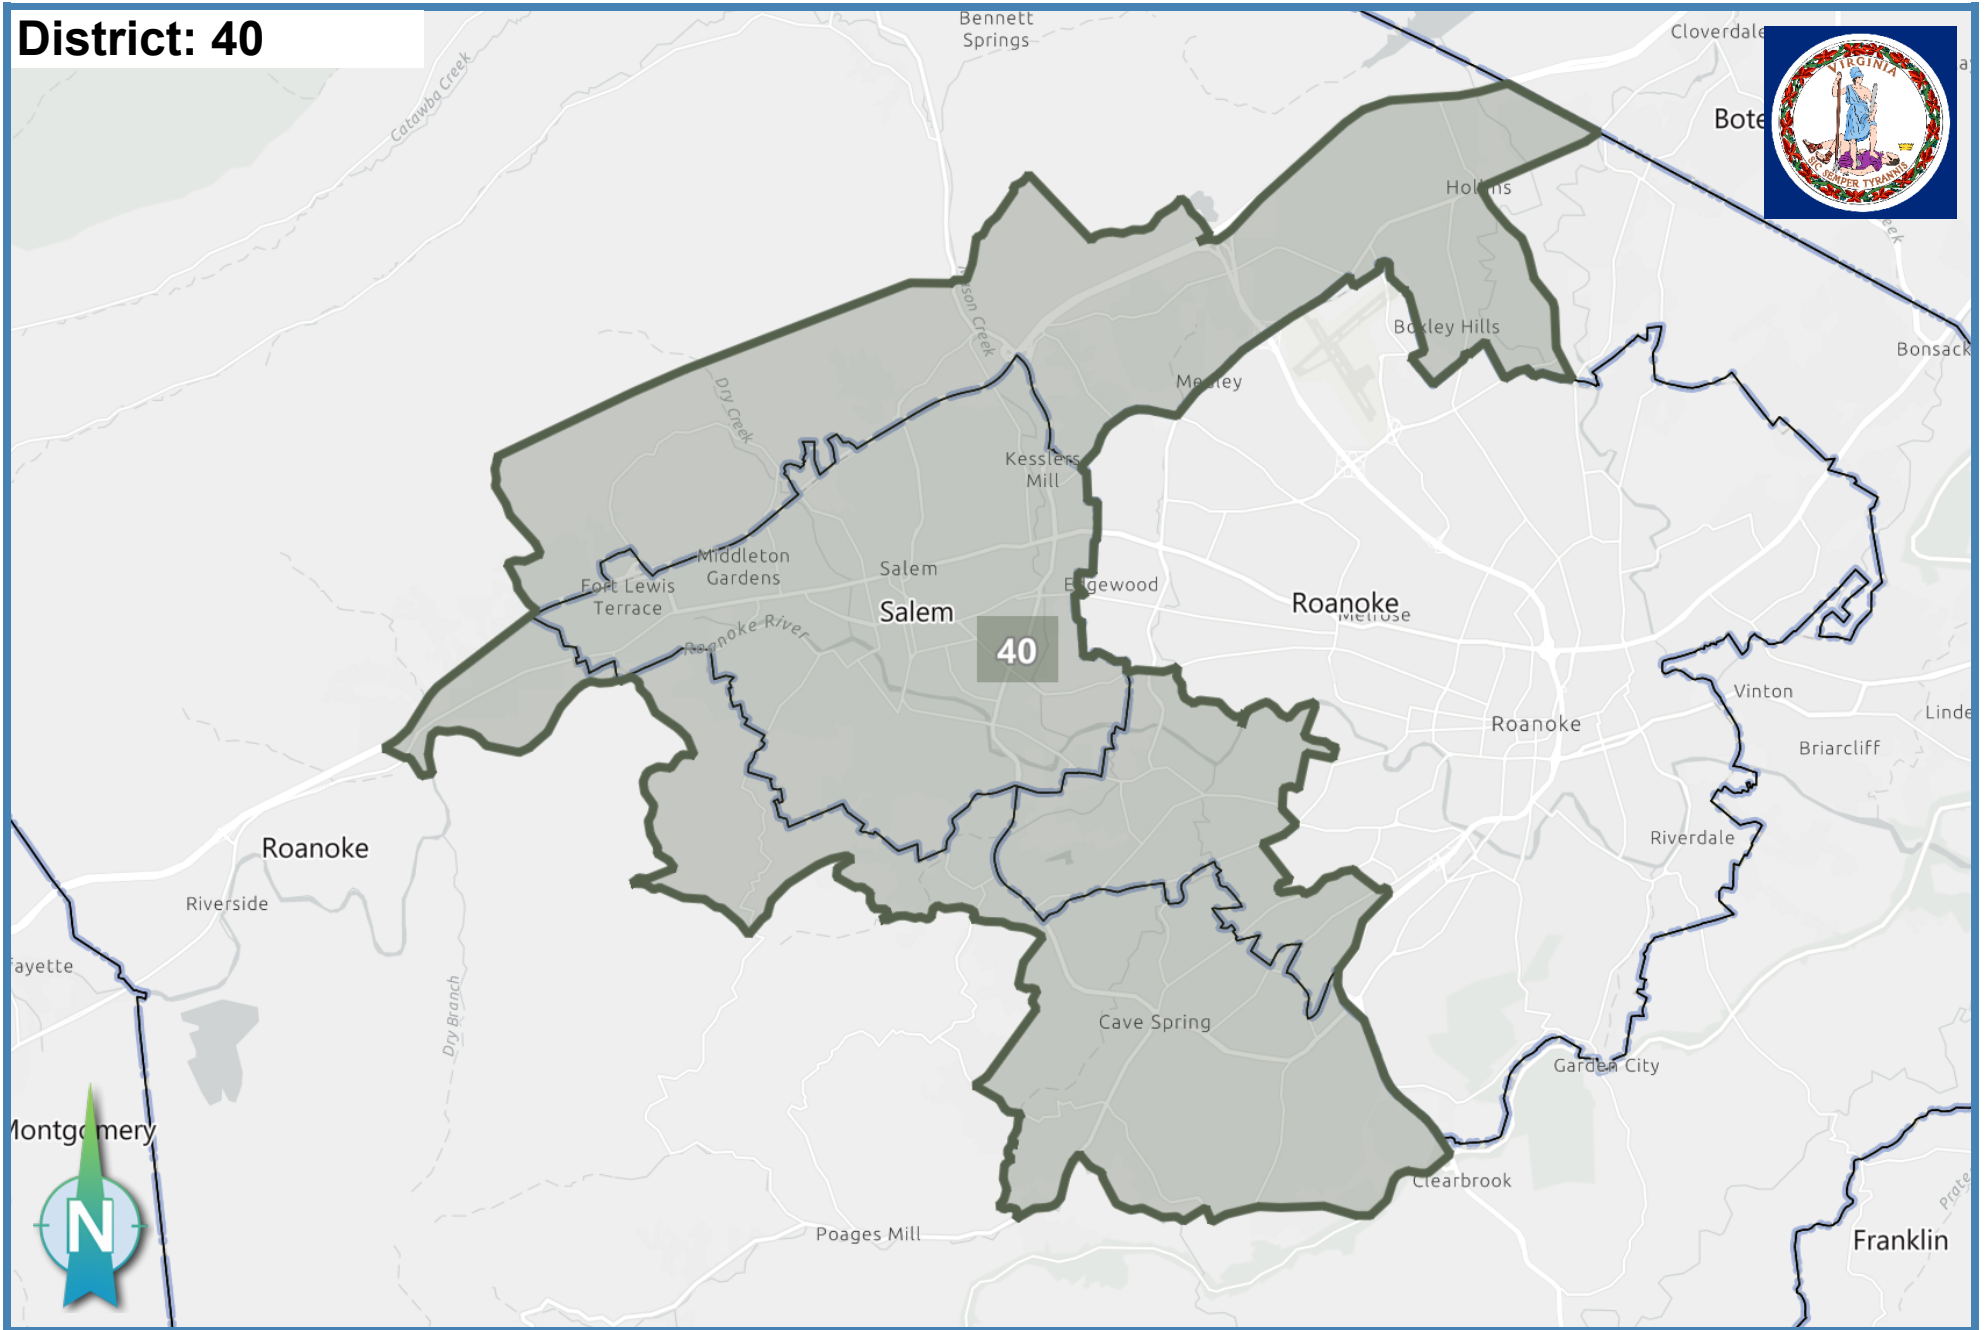

# District: 40

Ideal Population: 86,314

Deviation: 0.70 %

Total Population: **86,918**

Based on: 2020 Census Geography, 2020 PL94-171