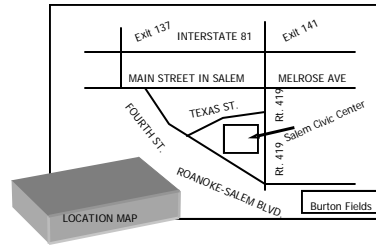

Salem Civic Center Parking Map
Directions to Salem Kiwanis Field

Salem Civic Center.... Take I-81 to exit 141, then South on Rt. 419/Electric Rd. Go Through 3 stoplights, take a right on Roanoke—Salem Boulevard at 4th stoplight go up hill, Salem Civic Center will be on right, with parking lots surrounding it!
After Parking at the Salem Civic Center to walk to the Salem Kiwanis Field.... Go Northwest on Talliaferro Way turn left on E. 8th Street (0.3 miles) turn right on Indiana Street (0.1 miles) follow to Salem Kiwanis Field! **Handicapped Parking...** Go to Florida Street and Handicapped Parking can be accessed at the Salem Parks and Recreation Office!