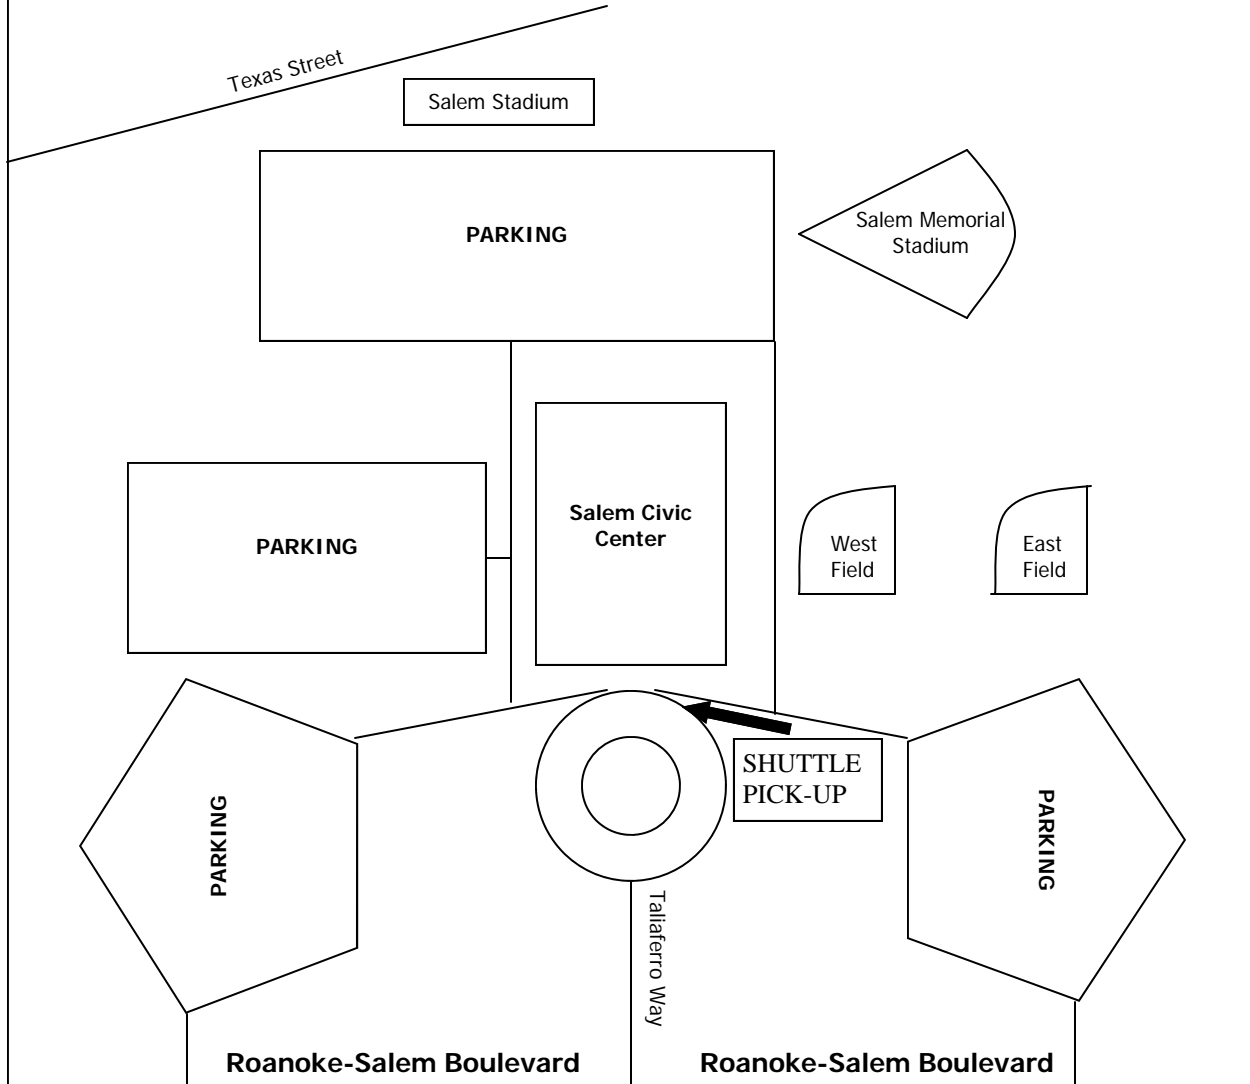

Salem Civic Center Parking Map
Directions to Salem Kiwanis Field

Salem Civic Center.... Take I-81 to exit 141, then South on Rt. 419/Electric Rd. Go Through 3 stoplights, take a right on Roanoke—Salem Boulevard at 4th stoplight go up hill, Salem Civic Center will be on right, with parking lots surrounding it!
After Parking at the Salem Civic Center to walk to the Salem Kiwanis Field.... Go Northwest on Talliaferro Way turn left on E. 8th Street (0.3 miles) turn right on Indiana Street (0.1 miles) follow to Salem Kiwanis Field! **Handicapped Parking...** Go to Florida Street and Handicapped Parking can be accessed at the Salem Parks and Recreation Office!