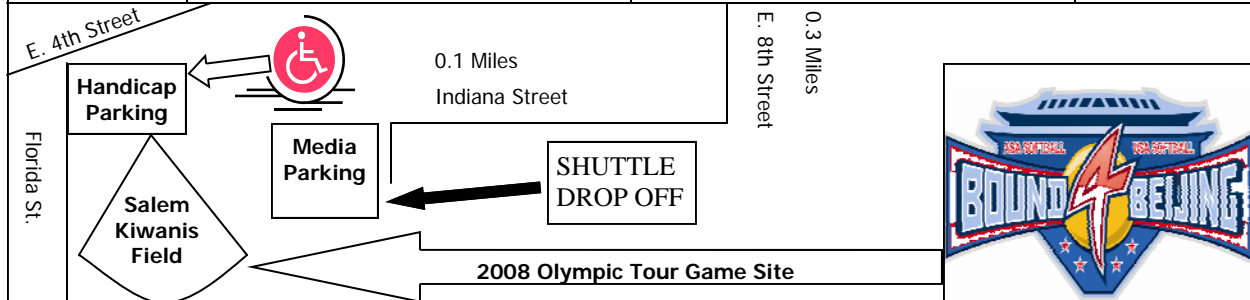

Salem Civic Center Parking Map
Directions to Salem Kiwanis Field

Salem Civic Center.... Take I-81 to exit 141, then South on Rt. 419/Electric Rd. Go Through 3 stoplights, take a right on Roanoke—Salem Boulevard at 4th stoplight go up hill, Salem Civic Center will be on right, with parking lots surrounding it!
After Parking at the Salem Civic Center to walk to the Salem Kiwanis Field.... Go Northwest on Talliaferro Way turn left on E. 8th Street (0.3 miles) turn right on Indiana Street (0.1 miles) follow to Salem Kiwanis Field! **Handicapped Parking...** Go to Florida Street and Handicapped Parking can be accessed at the Salem Parks and Recreation Office!