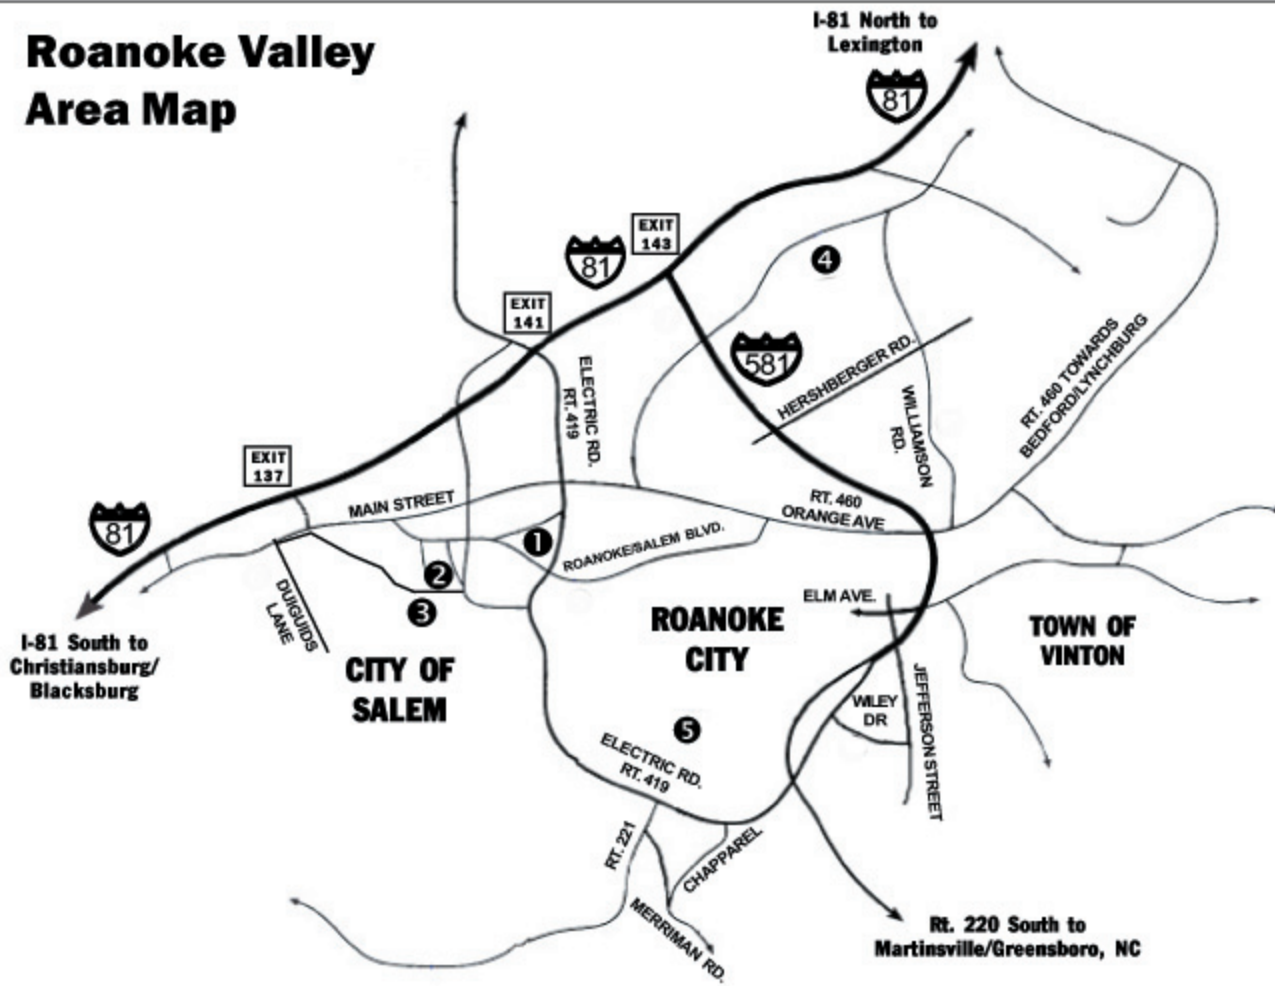

Roanoke Valley Area Map

Courtesy Roanoke County Schools.

ZONES

- A - 13 & Under
- B - 14 & Under
- C - 15 & Under
- D - 16 & Under
- E - 17 & Under

LOCATION NUMBER & NAME

- ① Salem Civic Center
- ② City of Salem's James Moyer Sports Complex
- ③ Roanoke County's Arnold R. Burton School Fields
- ④ Huff Lane
- ⑤ Wasena Softball Park